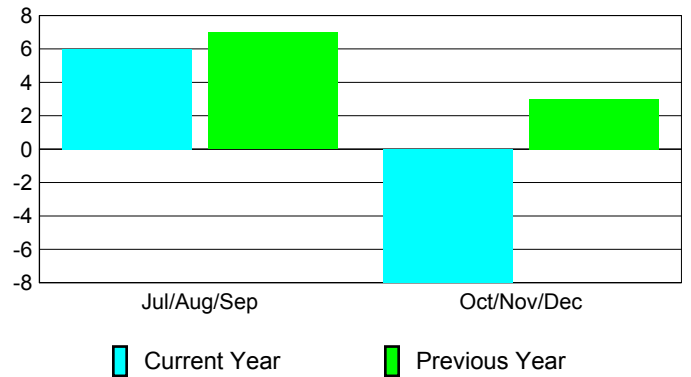

Membership Results
2010-2011

Membership
2009-2010

Month	Net Memb Goal	Actual New Memb	Actual Dropped Memb	Gain/Loss of Memb	Gain/Loss of Memb
Jul/Aug/Sep	50	34	-28	6	7
Oct/Nov/Dec	60	15	-23	-8	3
Totals	110	49	-51	-2	10

Membership Results 2010-2011

Goal, New, Dropped, Gain/Loss

Comparison of Membership Gain/Loss

Current Year Compared to the Previous Year

Gender Comparison 2010-2011

Male

Female