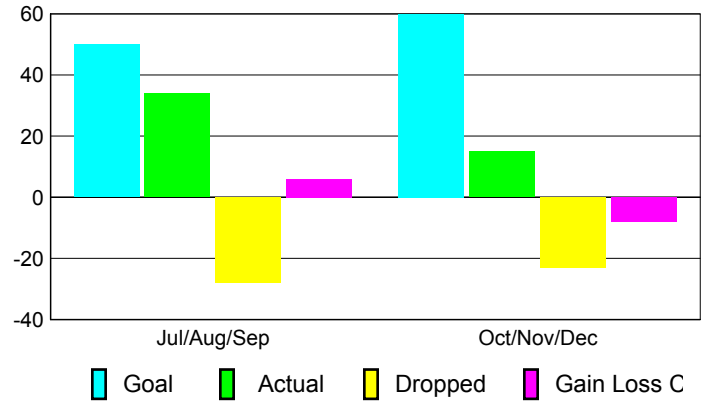

Membership Results 2010-2011

Goal, New, Dropped, Gain/Loss